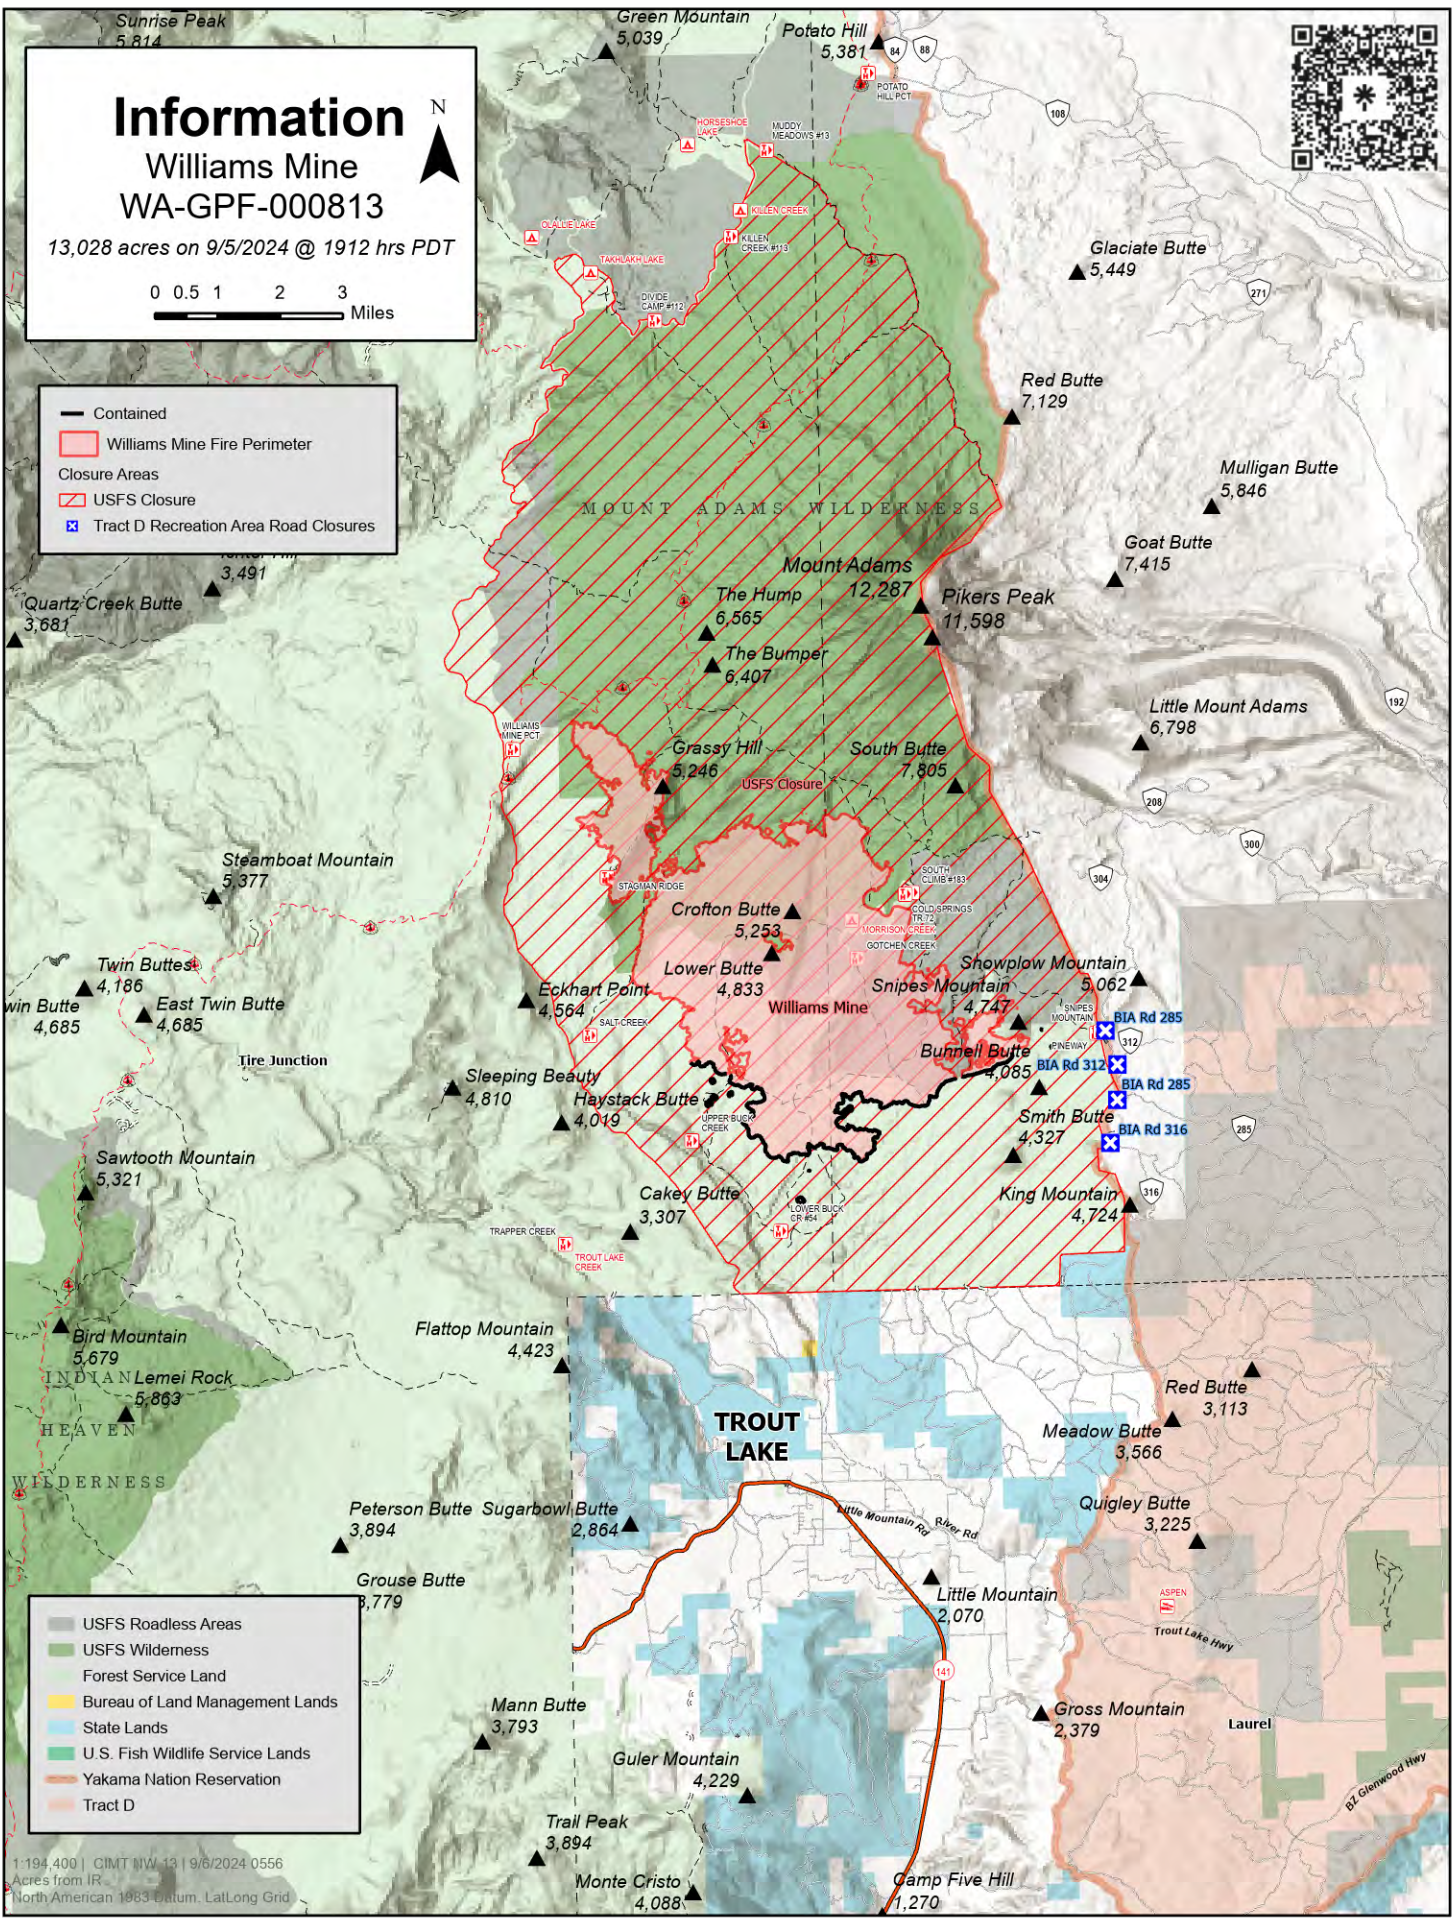

Information

Williams Mine
WA-GPF-000813

13,028 acres on 9/5/2024 @ 1912 hrs PDT

- Contained
- ▭ Williams Mine Fire Perimeter
- Closure Areas
 - ▭ USFS Closure
 - ▭ Tract D Recreation Area Road Closures

- ▭ USFS Roadless Areas
- ▭ USFS Wilderness
- ▭ Forest Service Land
- ▭ Bureau of Land Management Lands
- ▭ State Lands
- ▭ U.S. Fish Wildlife Service Lands
- ▭ Yakama Nation Reservation
- ▭ Tract D